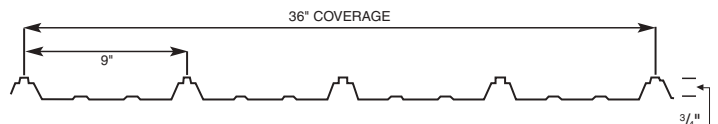

Black Crinkle

Smart Rib Plus

* Colors Available in 26 Gauge PBR

Colors Available in 29 Gauge
Smart Rib Plus

Colors shown may vary slightly from actual paint.

SHERWIN-WILLIAMS.
Coil Coatings

Sherwin-Williams® is a trademark of SWIMC LLC.